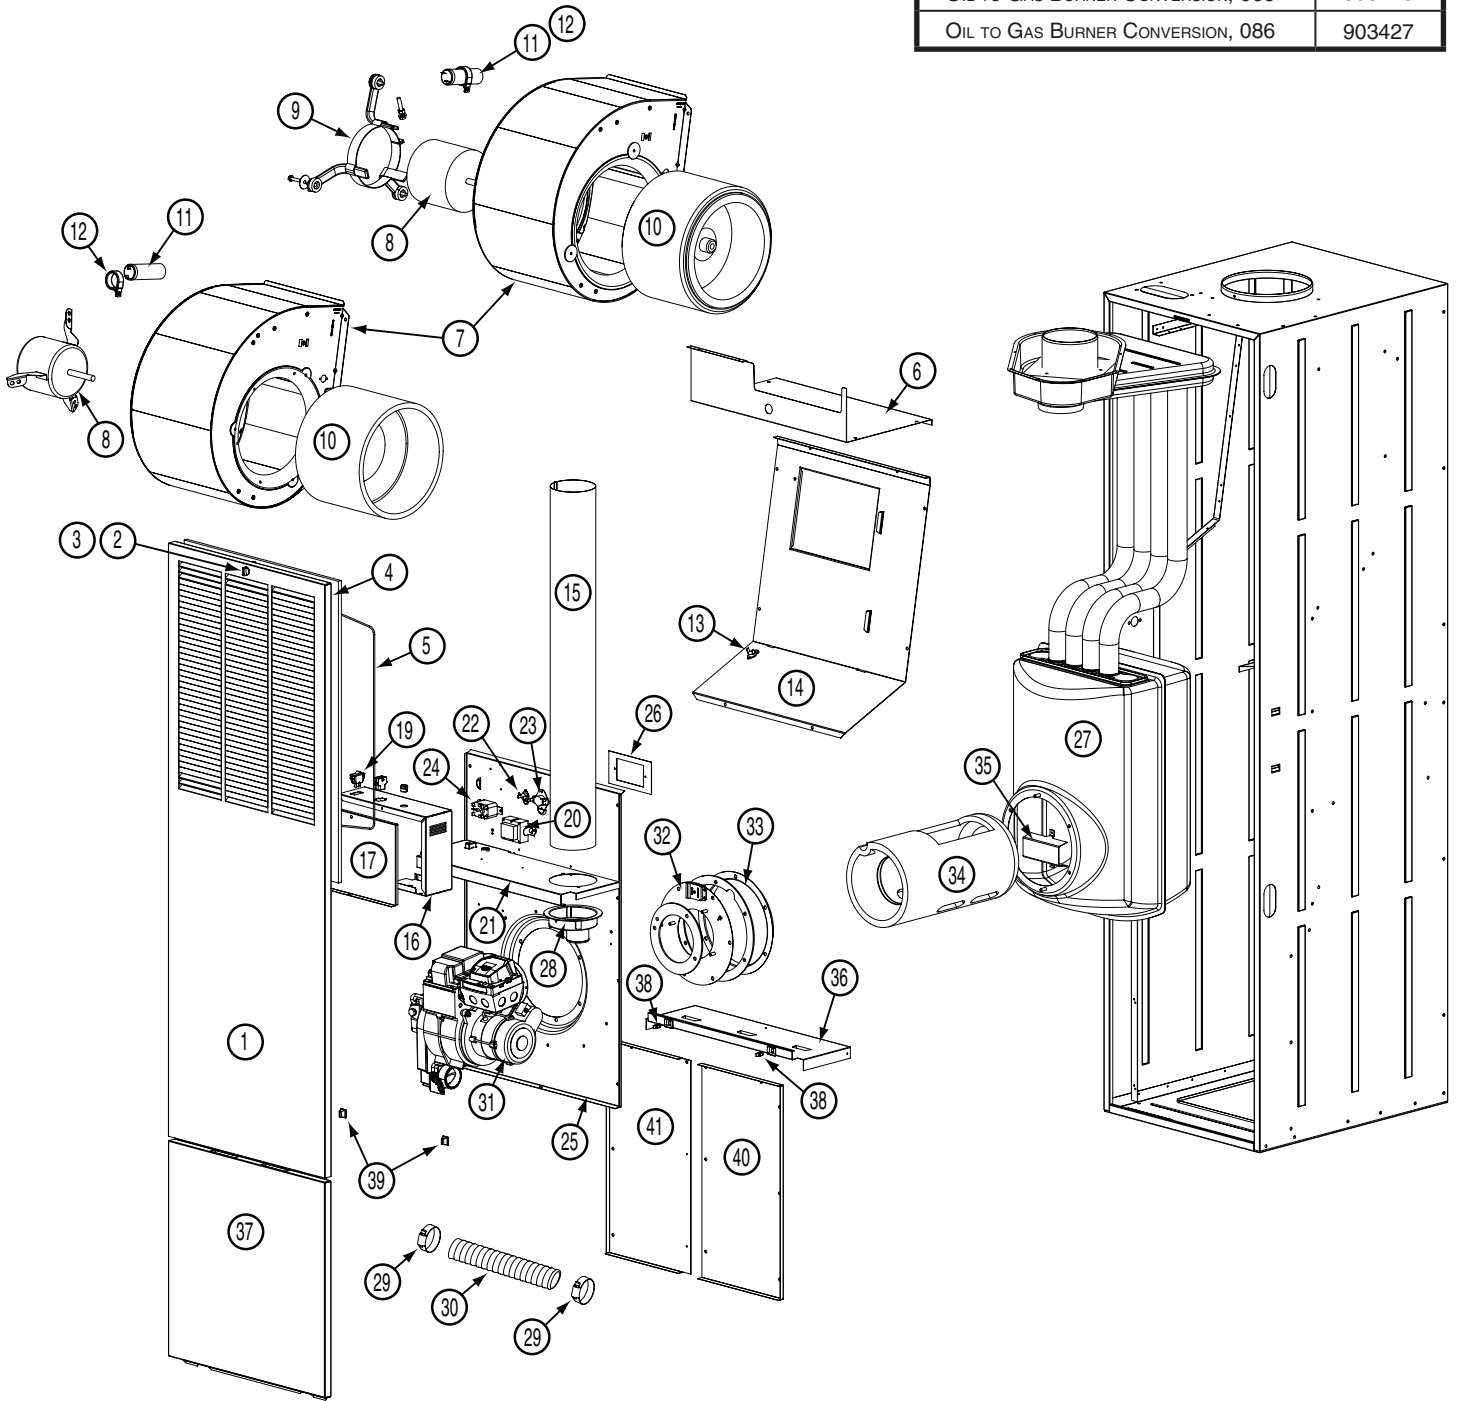

M5S(*) OIL BURNER

ITEM	DESCRIPTION	PART NUMBER	ITEM	DESCRIPTION	PART NUMBER
1	MOTOR	621945	13	INLET AIR BOX ASSEMBLY	660928
3	PRIMARY CONTROL, HW	624753	14	GASKET KIT (INLET BOX)	660915
	PRIMARY CONTROL, BECKETT	624753	15	AIR TUBE ASSEMBLY	660918
4	TRANSFORMER	621943	16	BURNER HEAD, F3	660468
5	GASKET KIT (TRANSFORMER)	660914	17	NOZZLE ADAPTER	660059
6	BURNER HOUSING ASSEMBLY	660282	18	ELECTRODE KIT	660917
7	ESCHUTCHEON PLATE	660592	19	BLOWER WHEEL	660048
8	LOCKNUT	660593	20	POWER CORD	634568
9	OIL LINE KIT	660594	21	NOZZLE, 066	660606
10	FUEL PUMP	622090		NOZZLE, 086	660605
11	SOLENOID VALVE KIT	624648	22	FLAME DETECTOR	660603
			23	GUN DRAWER ASSEMBLY	660916